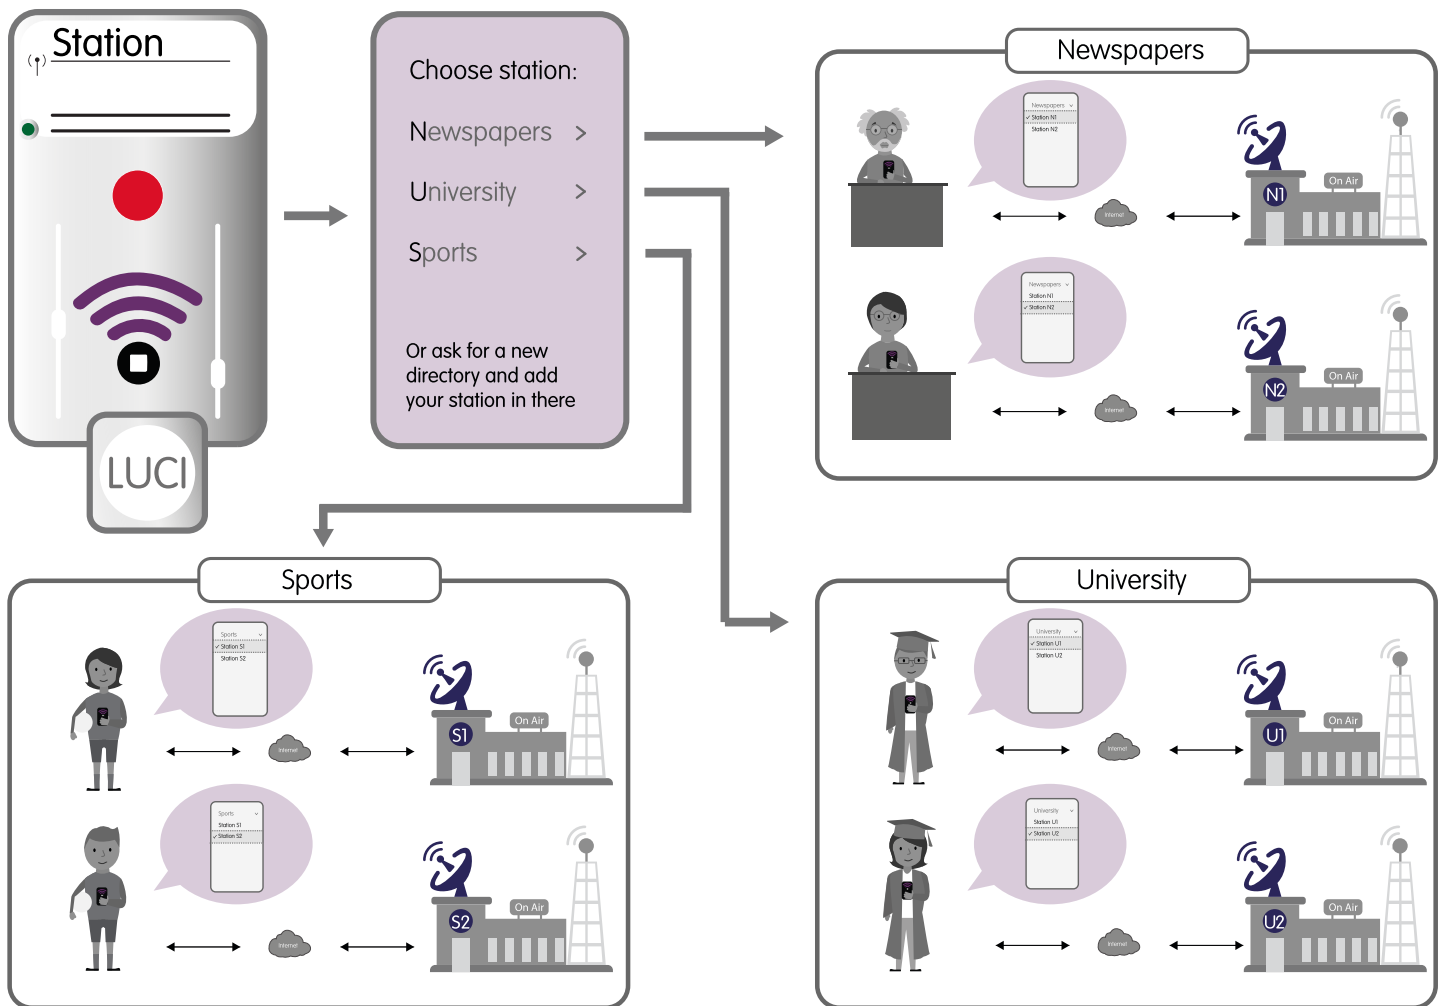

LUCI GLOBAL is the free app for contributors

LUCI GLOBAL is not a software license, but an app that works as a download and install for anyone who wants to contribute live to their preferred radio station. LUCI GLOBAL is available for all platforms: iOS, Android, MAC, Linux and Windows. LUCI GLOBAL has the same user interface as the LUCI LIVE Lite and LUCI LIVE SE app. The biggest difference from these versions is that LUCI GLOBAL is even more simple to use for the contributor, as they do not need to set up a connection, bitrate, codec or any other technical specifications. They just push one button !

Stations get listed in the directory of their liking. With their logo added to their listing and the user interface it is like their own customized app. They send an invite to their contributors with instructions how to download and install the app. They can even get a security pin code in order to prevent unwanted guests coming in live.

ALL PARTICIPATING BROADCAST STATIONS ARE ALLOWED A 30-DAY FREE LUCI GLOBAL TRIAL.